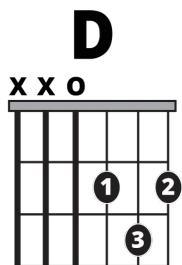

(keeps) Raining all night long, raining all night long

G
(Rain)
down

G A
keeps fal
keeps fal

A
- ling
- ling

La Lluvia Canción

The musical score is arranged in three systems. The top system is for Piano, the middle for Guitar, and the bottom for Ukulele. All instruments are in 6/8 time and play the same Am chord progression. The lyrics are: "Rain keeps falling down, keeps falling".

Piano: Treble clef, 6/8 time. Notes: G4 (quarter), A4 (quarter), B4 (quarter), A4 (quarter) | G4 (quarter), G4 (quarter), A4 (quarter), A4 (quarter).
Lyrics: Rain keeps falling down, keeps falling

Guitar: Treble clef, 6/8 time. Fingering: 0-0-2-2 | 0-0-2-2.
Lyrics: Rain keeps falling down, keeps falling

Frijoles y pan de maíz

Swingin' Drums

Swing $\frac{4}{4}$

Time $\frac{4}{4}$

1 Boom 2 chick a boom 3 chick a 4

The musical notation consists of two staves. The top staff is labeled "Swing" and has a $\frac{4}{4}$ time signature. It shows a sequence of notes on a five-line staff: a quarter note on the second line (labeled "Boom"), a quarter note on the second space (labeled "chick"), a quarter note on the second space (labeled "a"), a quarter note on the second line (labeled "boom"), a quarter note on the second space (labeled "chick"), and a quarter note on the second space (labeled "a"). Above the "a" notes, there are triplet markings (a bracket with the number "3" above it) and "x" marks above the notes. The bottom staff is labeled "Time" and has a $\frac{4}{4}$ time signature. It shows a sequence of notes on a single line: a quarter note (labeled "1"), a quarter note (labeled "2"), a quarter note (labeled "3"), and a quarter note (labeled "4").

Piano

Guitar

Ukulele

El Rey - Vicente Fernández

[Learn more about Vicente Fernández \(1940 - 2021\)](#)

[Letras - Lyrics](#)

[Letras - Lyrics](#)