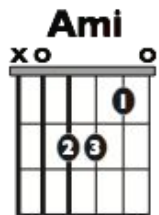

La Lluvia Canción

Rain, sing me a song, Rain Sing me a song
Sing to me over and over again - Sing to me over and over again
Rain, sing me a song, Rain Sing me a song