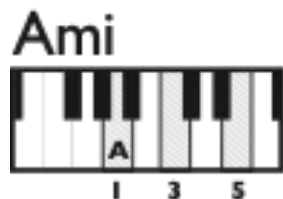

(keeps) Raining all night long, raining all night long

G
(Rain)
down

G   A
keeps   fal
keeps   fal

A
- ling
- ling