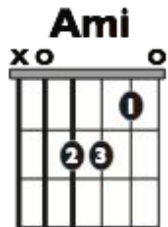

(keeps) Raining all night long, raining all night long

G
(Rain)
down

G A
keeps fal
keeps fal

A
- ling
- ling

La Lluvia Canción

The musical score is arranged in three systems. The top system is for Piano, the middle for Guitar, and the bottom for Ukulele. All instruments are in 6/8 time and play the same Am chord progression. The lyrics are: "Rain keeps falling down, keeps falling".

Piano: Treble clef, 6/8 time. Notes: G4 (quarter), A4 (quarter), B4 (quarter), A4 (quarter) | G4 (quarter), G4 (quarter), A4 (quarter), A4 (quarter).
Lyrics: Rain keeps falling down, keeps falling

Guitar: Treble clef, 6/8 time. Fingering: 0-0-2-2 | 0-0-2-2.
Lyrics: Rain keeps falling down, keeps falling

Ukulele: Treble clef, 6/8 time. Fingering: 0-0-2-2 | 0-0-2-2.
Lyrics: Rain keeps falling down, keeps falling

La Lluvia

Canción

Bass (Rain) keeps fal - ling
down keeps fal - ling...

Harmony - (keeps) Raining all night long, raining all night long

Frijoles y pan de maíz

Swingin' Drums

Swing $\frac{4}{4}$

Time $\frac{4}{4}$

1 Boom 2 chick a boom 3 chick a 4

The musical notation consists of two staves. The top staff is labeled "Swing" and has a $\frac{4}{4}$ time signature. It shows a sequence of notes on a five-line staff: a quarter note on the second line (labeled "Boom"), a quarter note on the second space (labeled "chick"), a quarter note on the second space (labeled "a"), a quarter note on the second line (labeled "boom"), a quarter note on the second space (labeled "chick"), and a quarter note on the second space (labeled "a"). Above the "a" notes, there are triplet markings (a bracket with the number "3" above it) and "x" marks above the notes. The bottom staff is labeled "Time" and has a $\frac{4}{4}$ time signature. It shows a sequence of notes on a single line: a quarter note (labeled "1"), a quarter note (labeled "2"), a quarter note (labeled "3"), and a quarter note (labeled "4").