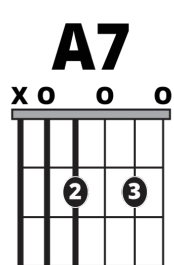

(keeps) Raining all night long, raining all night long

G
(Rain)
down

G A
keeps fal
keeps fal

A
- ling
- ling

La Lluvia Canción

The musical score is arranged in three systems. The top system is for Piano, the middle for Guitar, and the bottom for Ukulele. All instruments are in 6/8 time and play the same Am chord progression. The lyrics are: "Rain keeps falling down, keeps falling".

Piano: Treble clef, 6/8 time. Notes: G4 (quarter), A4 (quarter), B4 (quarter), A4 (quarter) | G4 (quarter), G4 (quarter), A4 (quarter), A4 (quarter).
Lyrics: Rain keeps falling down, keeps falling

Guitar: Treble clef, 6/8 time. Fingering: 0-0-2-2 | 0-0-2-2.
Lyrics: Rain keeps falling down, keeps falling

Frijoles y pan de maíz

Swingin' Drums

Swing $\frac{4}{4}$

Time $\frac{4}{4}$

1 Boom 2 chick a boom 3 chick a 4

The musical notation consists of two staves. The top staff is labeled "Swing" and has a $\frac{4}{4}$ time signature. It shows a sequence of notes on a five-line staff: a quarter note on the second line (labeled "Boom"), a quarter note on the second space (labeled "chick"), a quarter note on the second space (labeled "a"), a quarter note on the second line (labeled "boom"), a quarter note on the second space (labeled "chick"), and a quarter note on the second space (labeled "a"). Above the "a" notes, there are triplet markings (a bracket with the number "3" above it) and "x" marks above the notes. The bottom staff is labeled "Time" and has a $\frac{4}{4}$ time signature. It shows a sequence of notes on a single line: a quarter note (labeled "1"), a quarter note (labeled "2"), a quarter note (labeled "3"), and a quarter note (labeled "4").

Piano

Guitar

Ukulele

El Rey - Vicente Fernández

[Learn more about Vicente Fernández \(1940 - 2021\)](#)

[Letras - Lyrics](#)

[Letras - Lyrics](#)