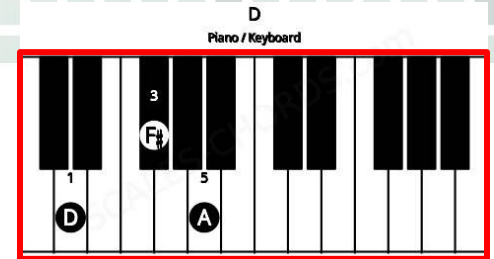

Frijoles y pan de maíz

Swingin' Drums

Swing $\frac{4}{4}$

Time $\frac{4}{4}$

1 Boom 2 chick a boom 3 chick a 4

The musical notation consists of two staves. The top staff is labeled "Swing" and has a $\frac{4}{4}$ time signature. It shows a sequence of notes on a five-line staff: a quarter note on the second line (labeled "Boom"), a quarter note on the second space (labeled "chick"), a quarter note on the second space (labeled "a"), a quarter note on the second line (labeled "boom"), a quarter note on the second space (labeled "chick"), and a quarter note on the second space (labeled "a"). Above the "a" notes, there are triplet markings (a bracket with the number "3" above it) and "x" marks above the notes. The bottom staff is labeled "Time" and has a $\frac{4}{4}$ time signature. It shows a sequence of notes on a single line: a quarter note (labeled "1"), a quarter note (labeled "2"), a quarter note (labeled "3"), and a quarter note (labeled "4").

Piano

Guitar

Ukulele

El Rey - Vicente Fernández

[Learn more about Vicente Fernández \(1940 - 2021\)](#)

[Letras - Lyrics](#)

[Letras - Lyrics](#)