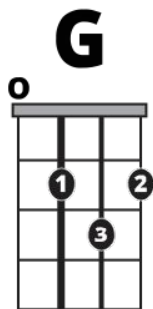

Frijoles y pan de maíz

Swingin' Drums

Swing $\frac{4}{4}$

Time $\frac{4}{4}$

1 Boom 2 chick a boom 3 chick a 4

The musical notation consists of two staves. The top staff is labeled "Swing" and has a $\frac{4}{4}$ time signature. It shows a sequence of notes on a five-line staff: a quarter note on the second line (labeled "Boom"), a quarter note on the second space (labeled "chick"), a quarter note on the second space (labeled "a"), a quarter note on the second line (labeled "boom"), a quarter note on the second space (labeled "chick"), and a quarter note on the second space (labeled "a"). Above the "a" notes, there are triplet markings (a bracket with the number "3" above it) and "x" marks above the notes. The bottom staff is labeled "Time" and has a $\frac{4}{4}$ time signature. It shows a sequence of notes on a single line: a quarter note (labeled "1"), a quarter note (labeled "2"), a quarter note (labeled "3"), and a quarter note (labeled "4").

Piano

Guitar

Ukulele

El Rey - Vicente Fernández

[Learn more about Vicente Fernández \(1940 - 2021\)](#)

[Letras - Lyrics](#)

[Letras - Lyrics](#)