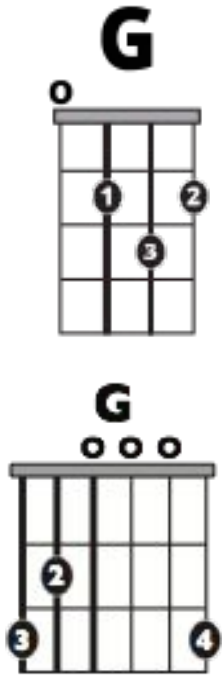

(keeps) Raining all night long, raining all night long

G
(Rain)
down

G A
keeps fal
keeps fal

A
- ling
- ling

La Lluvia Canción

The musical score is arranged in three systems. The top system is for Piano, the middle for Guitar, and the bottom for Ukulele. All instruments are in 6/8 time and play the same Am chord progression. The lyrics are: "Rain keeps falling down, keeps falling".

Piano: Treble clef, 6/8 time. Notes: G4 (quarter), A4 (quarter), B4 (quarter), A4 (quarter) | G4 (quarter), G4 (quarter), A4 (quarter), A4 (quarter).
Lyrics: Rain keeps falling down, keeps falling

Guitar: Treble clef, 6/8 time. Fingering: 0-0-2-2 | 0-0-2-2.
Lyrics: Rain keeps falling down, keeps falling

Frijoles y pan de maíz

Swingin' Drums

Swing $\frac{4}{4}$

Time $\frac{4}{4}$

1 Boom 2 chick a boom 3 chick a 4

The musical notation consists of two staves. The top staff is labeled "Swing" and has a $\frac{4}{4}$ time signature. It shows a sequence of notes on a five-line staff: a quarter note on the second line (labeled "Boom"), a quarter note on the second space (labeled "chick"), a quarter note on the second space (labeled "a"), a quarter note on the second line (labeled "boom"), a quarter note on the second space (labeled "chick"), and a quarter note on the second space (labeled "a"). Above the "a" notes, there are triplet markings (a bracket with the number "3" above it) and "x" marks above the notes. The bottom staff is labeled "Time" and has a $\frac{4}{4}$ time signature. It shows a sequence of notes on a single line: a quarter note (labeled "1"), a quarter note (labeled "2"), a quarter note (labeled "3"), and a quarter note (labeled "4").

Piano

Guitar

Ukulele

El Rey - Vicente Fernández

[Learn more about Vicente Fernández \(1940 - 2021\)](#)

[Letras - Lyrics](#)

[Letras - Lyrics](#)