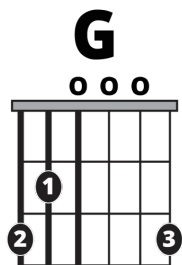

(keeps) Raining all night long, raining all night long

G
(Rain)
down

G A
keeps fal
keeps fal

A
- ling
- ling

La Lluvia Canción

The musical score is arranged in three systems. The top system is for Piano, the middle for Guitar, and the bottom for Ukulele. All instruments are in 6/8 time and play the same Am chord progression. The lyrics are: "Rain keeps falling down, keeps falling".

Piano: Treble clef, 6/8 time. Notes: G4 (quarter), A4 (quarter), B4 (quarter), A4 (quarter) | G4 (quarter), G4 (quarter), A4 (quarter), A4 (quarter).
Lyrics: Rain keeps falling down, keeps falling

Guitar: Treble clef, 6/8 time. Fingering: 0-0-2-2 | 0-0-2-2.
Lyrics: Rain keeps falling down, keeps falling

Frijoles y pan de maíz

Swingin' Drums

Swing $\frac{4}{4}$

Time $\frac{4}{4}$

1 Boom 2 chick a boom 3 chick a 4

The musical notation consists of two staves. The top staff is labeled "Swing" and has a $\frac{4}{4}$ time signature. It shows a sequence of notes on a five-line staff: a quarter note on the second line (labeled "Boom"), a quarter note on the second space (labeled "chick"), a quarter note on the second space (labeled "a"), a quarter note on the second line (labeled "boom"), a quarter note on the second space (labeled "chick"), and a quarter note on the second space (labeled "a"). Above the "a" notes, there are triplet markings (a bracket with the number "3" above it) and "x" marks above the notes. The bottom staff is labeled "Time" and has a $\frac{4}{4}$ time signature. It shows a sequence of notes on a single line: a quarter note (labeled "1"), a quarter note (labeled "2"), a quarter note (labeled "3"), and a quarter note (labeled "4").

Piano

Guitar

Ukulele

El Rey - Vicente Fernández

[Learn more about Vicente Fernández \(1940 - 2021\)](#)

[Letras - Lyrics](#)

[Letras - Lyrics](#)