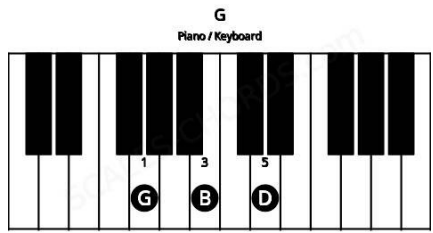

(keeps) Raining all night long, raining all night long

G
(Rain)
down

G A
keeps fal
keeps fal

A
- ling
- ling

La Lluvia Canción

The musical score is arranged in three systems. The top system is for Piano, the middle for Guitar, and the bottom for Ukulele. All instruments are in 6/8 time and play the same Am chord progression. The lyrics are: "Rain keeps falling down, keeps falling".

Piano: Treble clef, 6/8 time. Notes: G4 (quarter), A4 (quarter), B4 (quarter), A4 (quarter) | G4 (quarter), G4 (quarter), A4 (quarter), A4 (quarter).
Lyrics: Rain keeps falling down, keeps falling

Guitar: Treble clef, 6/8 time. Fingering: 0-0-2-2 | 0-0-2-2.
Lyrics: Rain keeps falling down, keeps falling

Frijoles y pan de maíz

Swingin' Drums

Swing $\frac{4}{4}$

Time $\frac{4}{4}$

1 Boom 2 chick a boom 3 chick a 4

The musical notation consists of two staves. The top staff is labeled "Swing" and has a $\frac{4}{4}$ time signature. It shows a sequence of notes on a five-line staff: a quarter note on the second line (labeled "Boom"), a quarter note on the second space (labeled "chick"), a quarter note on the second space (labeled "a"), a quarter note on the second line (labeled "boom"), a quarter note on the second space (labeled "chick"), and a quarter note on the second space (labeled "a"). Above the "a" notes, there are triplet markings (a bracket with the number "3" above it) and "x" marks above the notes. The bottom staff is labeled "Time" and has a $\frac{4}{4}$ time signature. It shows a sequence of notes on a single line: a quarter note (labeled "1"), a quarter note (labeled "2"), a quarter note (labeled "3"), and a quarter note (labeled "4").

Piano

Guitar

Ukulele

El Rey - Vicente Fernández

[Learn more about Vicente Fernández \(1940 - 2021\)](#)

[Letras - Lyrics](#)

[Letras - Lyrics](#)