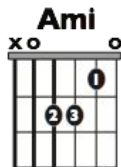

La Lluvia

Canción

Bass (Rain) keeps fal - ling
down keeps fal - ling...

Harmony - (keeps) Raining all night long, raining all night long

Melody Rain, sing me a song, Rain Sing me a song
Sing to me over and over again - Sing to me over and over again
Rain, sing me a song, Rain Sing me a song

Solo *create rainstorm with instruments - A CDE G

Melody Lluvia, cántame una canción, Lluvia, cántame una canción
Cantame una y otra vez - Cantame una y otra vez
Lluvia, cántame una canción, Lluvia, cántame una canción