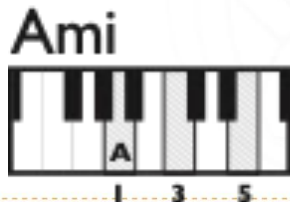

La Lluvia Canción

The musical score is arranged in three systems. The top system is for Piano, the middle for Guitar, and the bottom for Ukulele. All instruments are in 6/8 time and play the same Am chord progression. The lyrics are: "Rain keeps falling down, keeps falling".

Piano: Treble clef, 6/8 time. Notes: G4 (quarter), A4 (quarter), B4 (quarter), A4 (quarter) | G4 (quarter), G4 (quarter), A4 (quarter), A4 (quarter).
Lyrics: Rain keeps falling down, keeps falling

Guitar: Treble clef, 6/8 time. Fingering: 0-0-2-2 | 0-0-2-2.
Lyrics: Rain keeps falling down, keeps falling

Ukulele: Treble clef, 6/8 time. Fingering: 0-0-2-2 | 0-0-2-2.
Lyrics: Rain keeps falling down, keeps falling