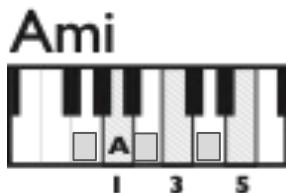

La Lluvia

Canción

Bass (Rain) keeps fal - ling
down keeps fal - ling...

Harmony - (keeps) Raining all night long, raining all night long

Melody Rain, sing me a song, Rain Sing me a song
Sing to me over and over again - Sing to me over and over again
Rain, sing me a song, Rain Sing me a song

Solo *create rainstorm with instruments - A CDE G

Melody Lluvia, cántame una canción, Lluvia, cántame una canción
Cantame una y otra vez - Cantame una y otra vez
Lluvia, cántame una canción, Lluvia, cántame una canción