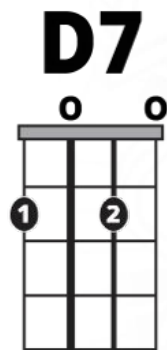

Frijoles y pan de maíz

Swingin' Drums

Swing $\frac{4}{4}$

Time $\frac{4}{4}$

1 Boom 2 chick a boom 3 chick a 4

The musical notation consists of two staves. The top staff is labeled "Swing" and has a $\frac{4}{4}$ time signature. It shows a sequence of notes on a five-line staff: a quarter note on the second line (labeled "Boom"), a quarter note on the second space (labeled "chick"), a quarter note on the second space (labeled "a"), a quarter note on the second line (labeled "boom"), a quarter note on the second space (labeled "chick"), and a quarter note on the second space (labeled "a"). Above the "a" notes, there are triplet markings (a bracket with the number "3" above it) and "x" marks above the notes. The bottom staff is labeled "Time" and has a $\frac{4}{4}$ time signature. It shows a sequence of notes on a single line: a quarter note (labeled "1"), a quarter note (labeled "2"), a quarter note (labeled "3"), and a quarter note (labeled "4").

Piano

Guitar

Ukulele

El Rey - Vicente Fernández

[Learn more about Vicente Fernández \(1940 - 2021\)](#)

[Letras - Lyrics](#)

[Letras - Lyrics](#)