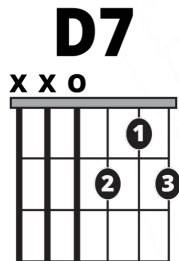

(keeps) Raining all night long, raining all night long

G
(Rain)
down

G A
keeps fal
keeps fal

A
- ling
- ling

La Lluvia Canción

The musical score is arranged in three systems. The top system is for Piano, the middle for Guitar, and the bottom for Ukulele. All instruments are in 6/8 time and play the same Am chord progression. The lyrics are: "Rain keeps falling down, keeps falling".

Piano: Treble clef, 6/8 time. Notes: G4 (quarter), A4 (quarter), B4 (quarter), A4 (quarter) | G4 (quarter), G4 (quarter), A4 (quarter), A4 (quarter).
Lyrics: Rain keeps falling down, keeps falling

Guitar: Treble clef, 6/8 time. Fingering: 0-0-2-2 | 0-0-2-2.
Lyrics: Rain keeps falling down, keeps falling

Frijoles y pan de maíz

Swingin' Drums

Swing $\frac{4}{4}$

Time $\frac{4}{4}$

1 Boom 2 chick a boom 3 chick a 4

The musical notation consists of two staves. The top staff is labeled "Swing" and has a $\frac{4}{4}$ time signature. It shows a sequence of notes on a five-line staff: a quarter note on the second line (labeled "Boom"), a quarter note on the second space (labeled "chick"), a quarter note on the second space (labeled "a"), a quarter note on the second line (labeled "boom"), a quarter note on the second space (labeled "chick"), and a quarter note on the second space (labeled "a"). Above the "a" notes, there are triplet markings (a bracket with the number "3" above it) and "x" marks above the notes. The bottom staff is labeled "Time" and has a $\frac{4}{4}$ time signature. It shows a sequence of notes on a single line: a quarter note (labeled "1"), a quarter note (labeled "2"), a quarter note (labeled "3"), and a quarter note (labeled "4").

Piano

Guitar

Ukulele

El Rey - Vicente Fernández

[Learn more about Vicente Fernández \(1940 - 2021\)](#)

[Letras - Lyrics](#)

[Letras - Lyrics](#)