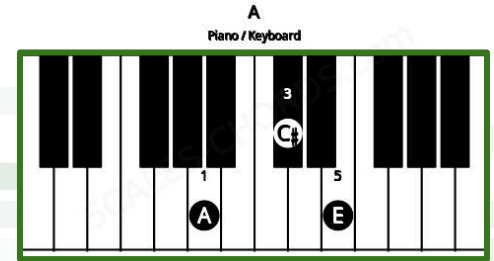

Frijoles y pan de maíz

Swingin' Drums

Swing $\frac{4}{4}$

Time $\frac{4}{4}$

1 Boom 2 chick a boom 3 chick a 4

The musical notation consists of two staves. The top staff is labeled "Swing" and has a $\frac{4}{4}$ time signature. It shows a sequence of notes on a five-line staff: a quarter note on the second line (labeled "Boom"), a quarter note on the second space (labeled "chick"), a quarter note on the second space (labeled "a"), a quarter note on the second line (labeled "boom"), a quarter note on the second space (labeled "chick"), and a quarter note on the second space (labeled "a"). Above the "a" notes, there are triplet markings (a bracket with the number "3" above it) and "x" marks above the notes. The bottom staff is labeled "Time" and has a $\frac{4}{4}$ time signature. It shows a sequence of notes on a single line: a quarter note (labeled "1"), a quarter note (labeled "2"), a quarter note (labeled "3"), and a quarter note (labeled "4").

Piano

Guitar

Ukulele

El Rey - Vicente Fernández

[Learn more about Vicente Fernández \(1940 - 2021\)](#)

[Letras - Lyrics](#)

[Letras - Lyrics](#)