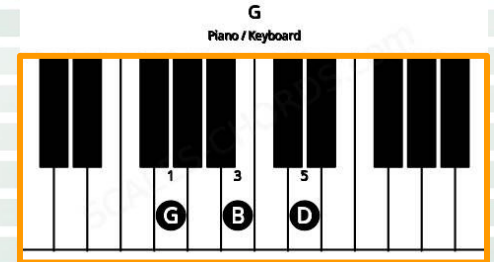

Frijoles y pan de maíz

Swingin' Drums

Swing $\frac{4}{4}$

Time $\frac{4}{4}$

1 Boom 2 chick a boom 3 chick a 4

The musical notation consists of two staves. The top staff is labeled "Swing" and has a $\frac{4}{4}$ time signature. It shows a sequence of notes on a five-line staff: a quarter note on the second line (labeled "Boom"), a quarter note on the second space (labeled "chick"), a quarter note on the second space (labeled "a"), a quarter note on the second line (labeled "boom"), a quarter note on the second space (labeled "chick"), and a quarter note on the second space (labeled "a"). Above the "a" notes, there are triplet markings (a bracket with the number "3" above it) and "x" marks above the notes. The bottom staff is labeled "Time" and has a $\frac{4}{4}$ time signature. It shows a sequence of notes on a single line: a quarter note (labeled "1"), a quarter note (labeled "2"), a quarter note (labeled "3"), and a quarter note (labeled "4").

Piano

Guitar

Ukulele

El Rey - Vicente Fernández

[Learn more about Vicente Fernández \(1940 - 2021\)](#)

[Letras - Lyrics](#)

[Letras - Lyrics](#)